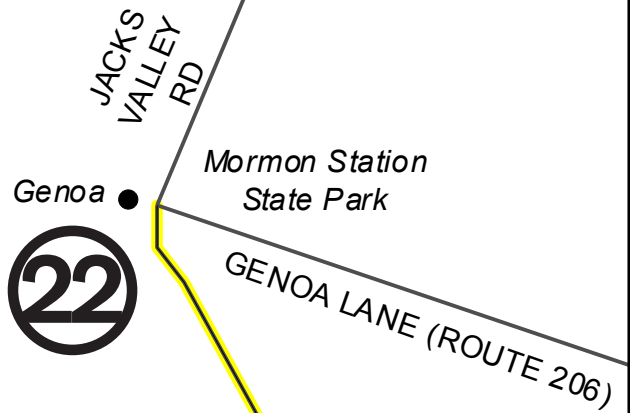

# LEG 22

## 5.8 miles - Moderate

This leg travels to historic Genoa, Nevada.

- a.. Turn left onto Foothill Road and proceed in a northerly direction, running AGAINST traffic using the shoulder, until you reach the exchange point at Mormon Station State Historic Park in the center of Genoa at the main intersection