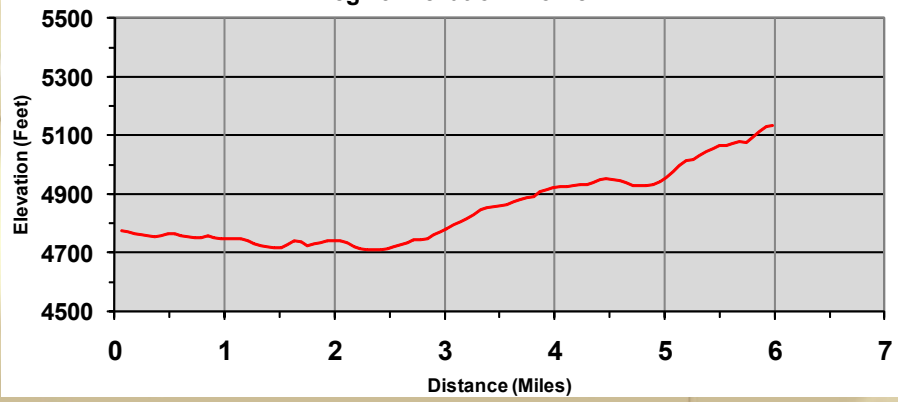

# LEG 23

6.2 miles - Moderate

23

This leg travels from Genoa toward Carson City.

a.. Proceed in a northerly direction along Jacks Valley Road, running AGAINST traffic using the shoulder, until you reach the exchange point next to the Jacks Valley Volunteer Fire Station

Leg 23 Elevation Profile

22