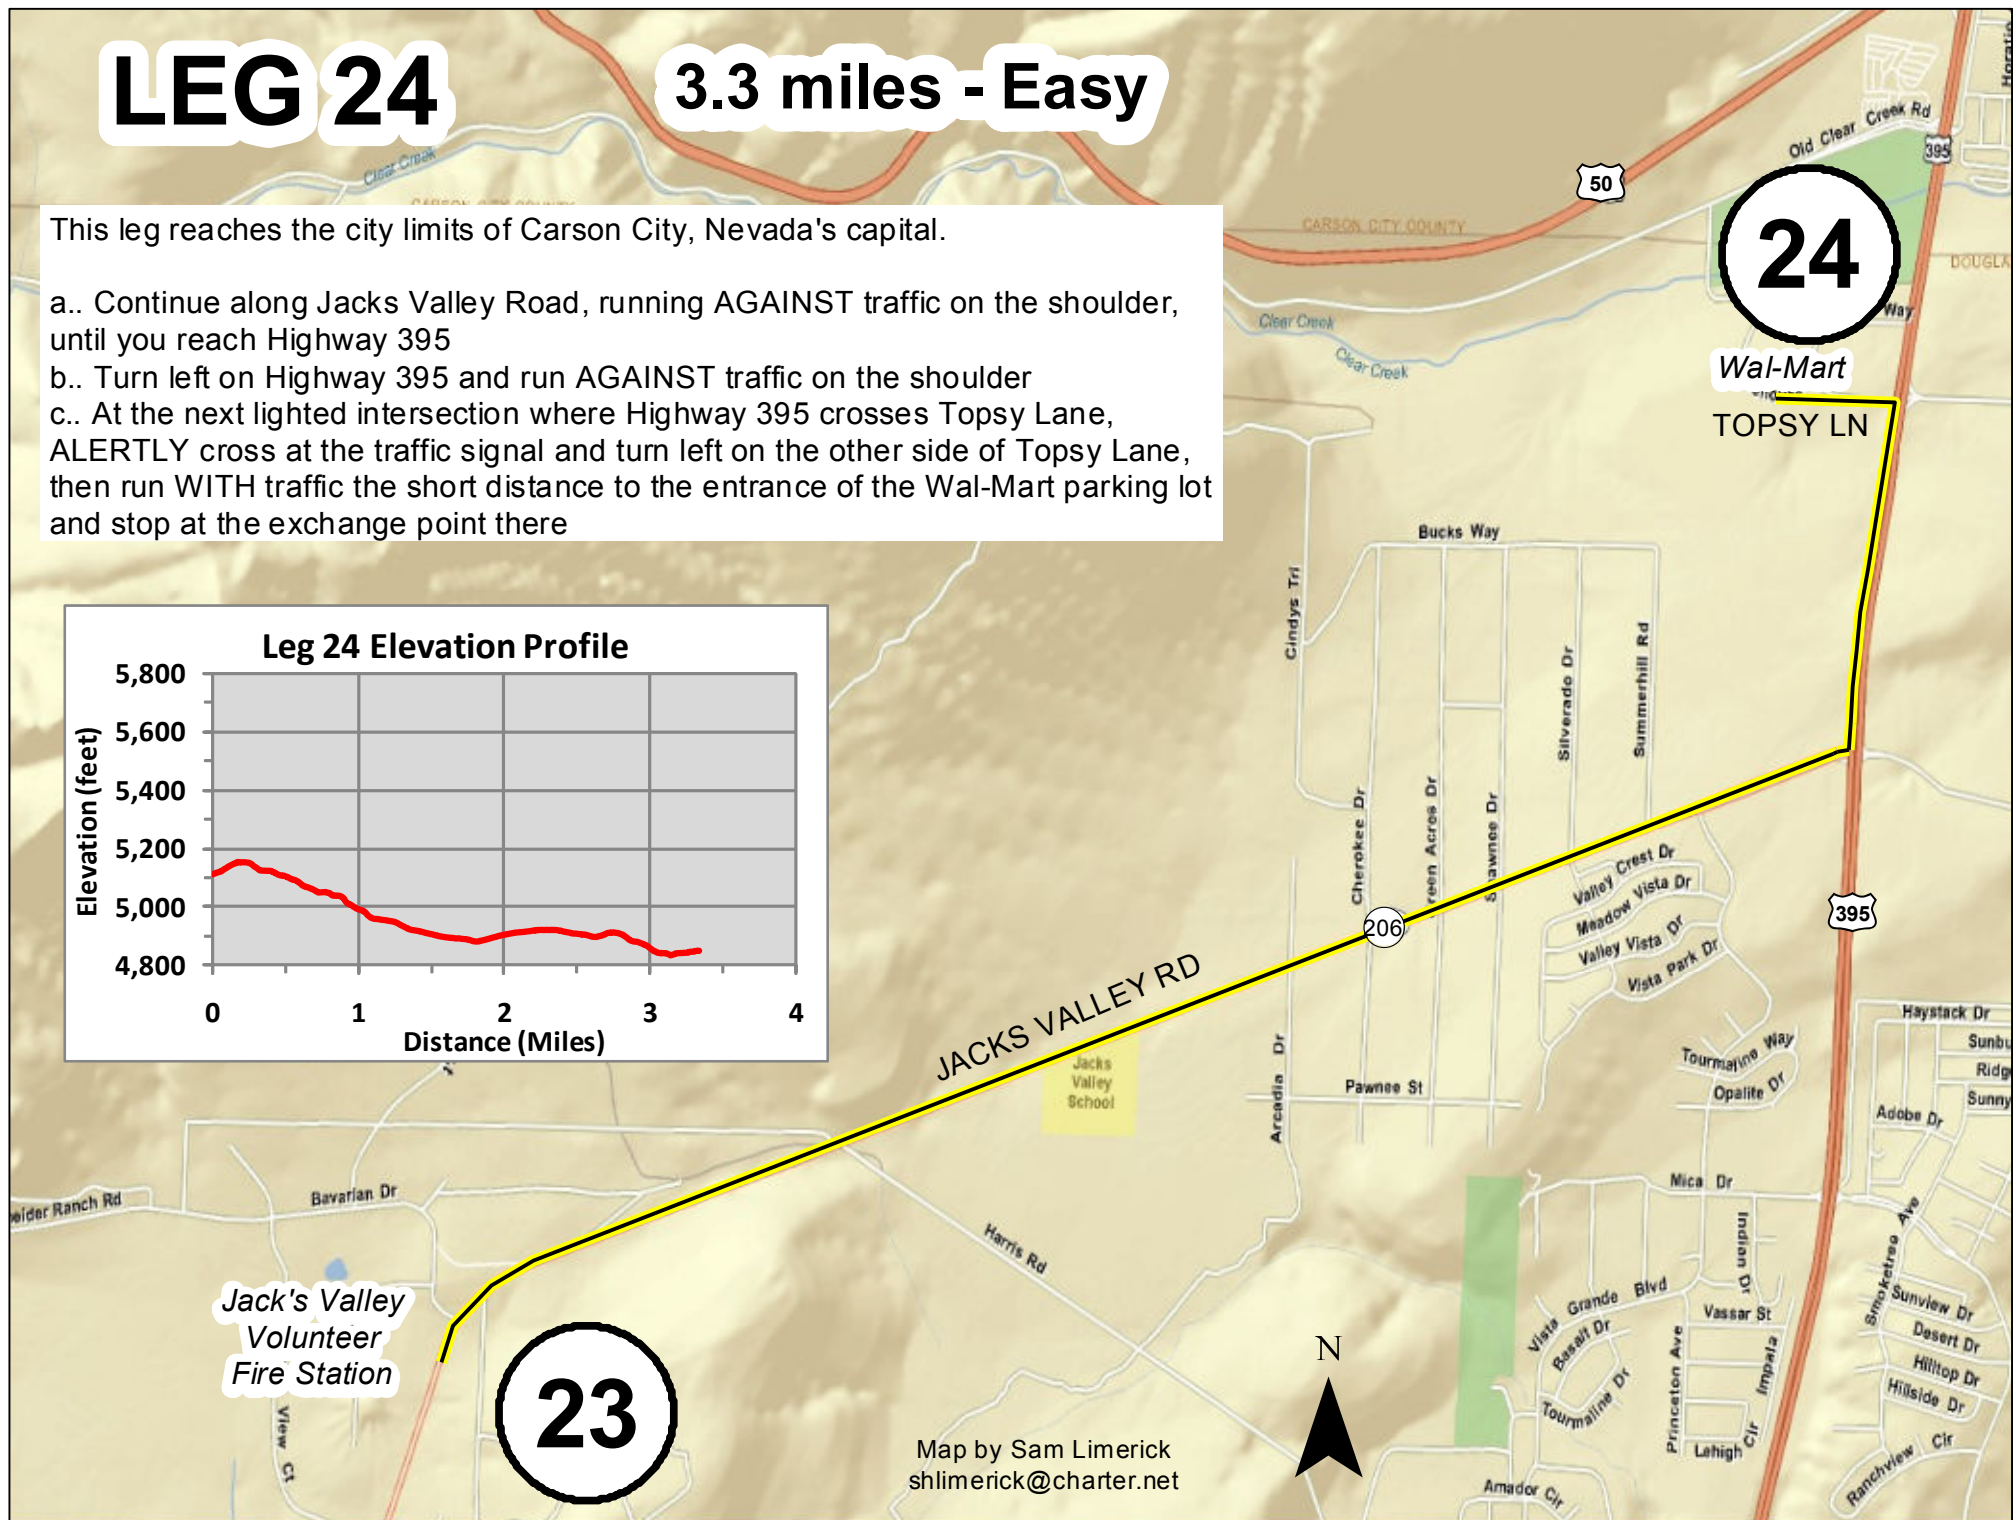

# LEG 24

3.3 miles - Easy

This leg reaches the city limits of Carson City, Nevada's capital.

- a.. Continue along Jacks Valley Road, running AGAINST traffic on the shoulder, until you reach Highway 395
- b.. Turn left on Highway 395 and run AGAINST traffic on the shoulder
- c.. At the next lighted intersection where Highway 395 crosses Topsy Lane, ALERTLY cross at the traffic signal and turn left on the other side of Topsy Lane, then run WITH traffic the short distance to the entrance of the Wal-Mart parking lot and stop at the exchange point there

Map by Sam Limerick  
shlimerick@charter.net