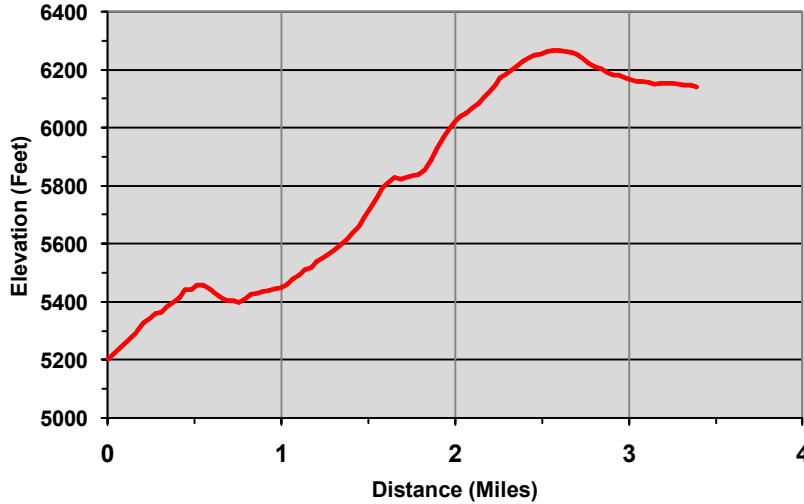

LEG 30

3.5 miles - Most Difficult

30

Leg 30 Elevation Profile

Bucket of Blood Saloon

Van Parking Area

Virginia City

C STREET

Virginia & Truckee RR

Virginia & Truckee RR

K Stone Cir

N

29

Map by Sam Limerick
shlimerick@charter.net

This leg passes through Gold Hill and reaches Virginia City

- Continue along State Route 342 through Gold Hill, now running WITH traffic
- Proceed on State Route 341 into Virginia City and down the main street, called C Street, running WITH traffic and BEING ALERT for moving vehicles
- Stop at the exchange point just short of the Bucket of Blood Saloon, across from the Delta Saloon

Vans: Upon arriving in Virginia City, drive down C Street just past the Bucket of Blood Saloon and turn right on Union Street. Proceed down the hill two blocks and park to the left or to the right on E Street. There is plenty of parking to the left on E Street between Union and Sutton Streets.