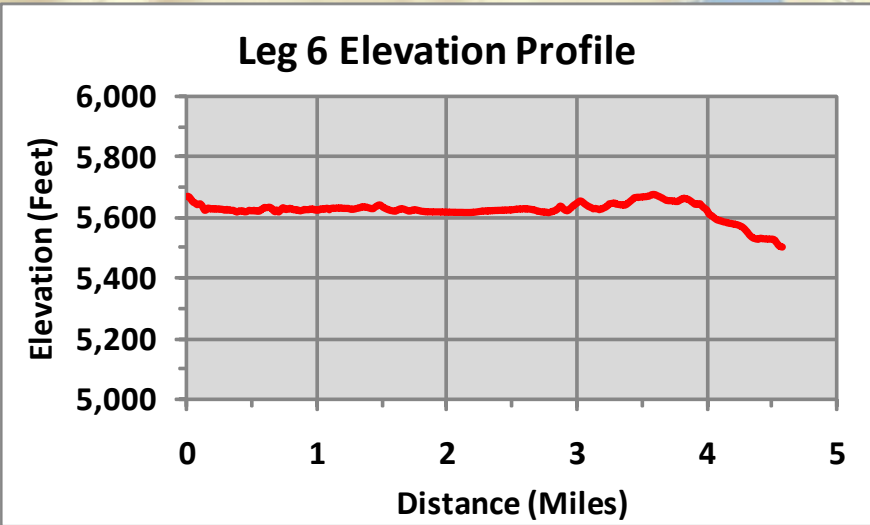

LEG 6

4.7 miles - Easy

5

Boyington Mill Campground

STAMPEDE DAM - MEADOWS ROAD

This leg is from Boyington Mill campground to the Truckee River.

- a.. Proceed along Stampede Dam / Meadows Road, running AGAINST traffic
- b.. Pass by Boca Reservoir and head down the hill
- c.. Cross over the railroad tracks and stop at the exchange point just before the Truckee River